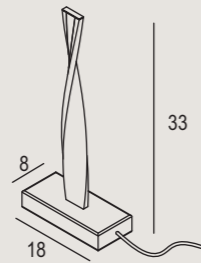

TWIST T33

LED 6 Watt
LM: SOURCE 645 (REAL 509)
CCT 3000K
IP20
L 18 P 8 H 33 cm

FINITURE DISPONIBILI | Finishes available

WH

Bianco
White

twist

LAMPADA DA TERRA

Floor lamp | Lampadaire | Stehlampen