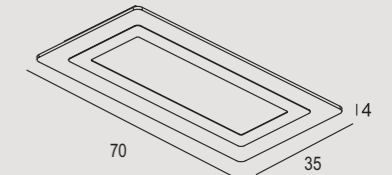

OBLIO R70

LED 58 Watt
LM: SOURCE 6738 (REAL 4010)
CCT 3000/4000K - IP20
L 70 P 4 H 35 cm

J JEWELS RANGE

FINITURE DISPONIBILI | *Finishes available*

WH	SG	DG	NE	RU	TO	MA
Bianco White	Grigio Perla Silver grey	Antracite Dark grey	Nero Black	Ruggine Rust	Tortora Turtledove	Magenta Magenta
GF	SF	RF	MG	BN	MC	VB
Foglia oro Gold foil	Foglia Argento Silver foil	Foglia Rame Copper foil	Oro opaco Matt gold	Oro rosato Pink Gold	Rame opaco Matt copper	Verde bosco Forest green