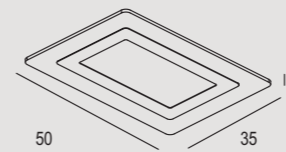

OBLIO R50

LED 42 Watt
LM: SOURCE 4872 (REAL 3210)
CCT 3000/4000K - IP20
L 50 P 4 H 35 cm