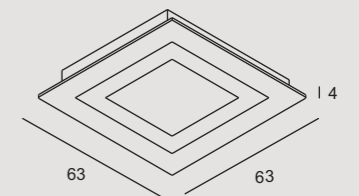

OBLIO Q65

LED 58 Watt
LM: SOURCE 6412 (REAL 3950)
CCT 3000/4000K - IP20
L 63 P 4 H 63 cm