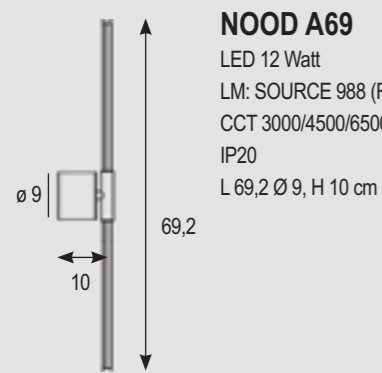

NOOD S145

LED 60 Watt
LM: SOURCE 4923 (REAL 3446)
CCT 3000/6500K
IP20
L 145 P 8,5 H 200 cm

DIMMERABILE E DINAMICA
dimmable and dynamic

FINITURE DISPONIBILI

Finishes available

LAMPADA DA PARETE

Wall lamp | Applique | Wandleuchte

K- SWITCH
3000K - 4500 - 6500K

 Lampada da parete orientabile monoemissione in metallo bianco, diffusore in silicone opalino bianco e LED integrato.

 Wall lamp adjustable, unidirectional, in white metal with white opal white silicone diffuser and integrated LED.

ORIENTABILE 360°
adjustable 360°

NOOD A69

LED 12 Watt
LM: SOURCE 988 (REAL 692)
CCT 3000/4500/6500K
IP20
L 69,2 Ø 9, H 10 cm

NOOD A89

LED 20 Watt
LM: SOURCE 1584 (REAL 1109)
CCT 3000/4500/6500K
IP20
L 89,2 Ø 9 H 10 cm