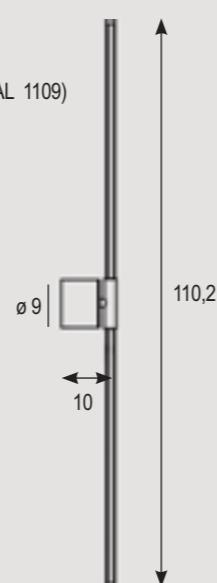

NOOD S145

LED 60 Watt
LM: SOURCE 4923 (REAL 3446)
CCT 3000/6500K
IP20
L 145 P 8,5 H 200 cm

DIMMERABILE E DINAMICA
dimmable and dynamic

FINITURE DISPONIBILI

Finishes available

LAMPADA DA PARETE

Wall lamp | Applique | Wandleuchte

K- SWITCH
3000K - 4500 - 6500K

 Lampada da parete orientabile monoemissione in metallo bianco, diffusore in silicone opalino bianco e LED integrato.

 Wall lamp adjustable, unidirectional, in white metal with white opal white silicone diffuser and integrated LED.

ORIENTABILE 360°
adjustable 360°

NOOD A69

LED 12 Watt
LM: SOURCE 988 (REAL 692)
CCT 3000/4500/6500K
IP20
L 69,2 Ø 9, H 10 cm

NOOD A89

LED 20 Watt
LM: SOURCE 1584 (REAL 1109)
CCT 3000/4500/6500K
IP20
L 89,2 Ø 9 H 10 cm

NOOD A110

LED 28 Watt
LM: SOURCE 2302 (REAL 1611)
CCT 3000/4500/6500K
IP20
L 110,2 Ø 9 H 10 cm

FINITURE DISPONIBILI

Finishes available

nood

LAMPADA

Suspended Floor Lamp | Lampadaire Suspendus | Hängende stehlampe