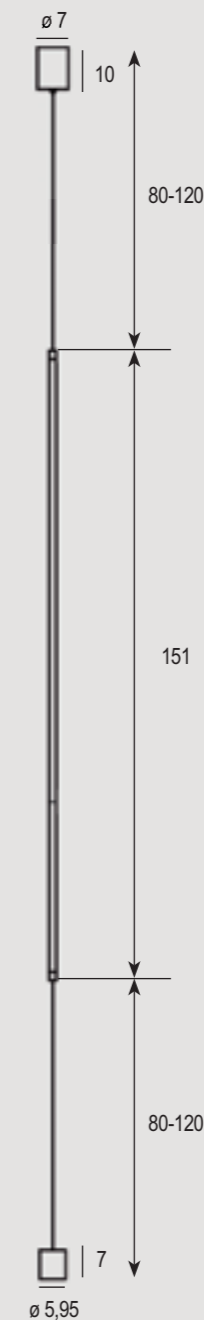

NOOD PT150

LED 30 Watt
LM: SOURCE 2335 (REAL 1635)
CCT 3000/4500/6500K
IP20
Ø 7 H 350 cm

FINITURE DISPONIBILI

Finishes available