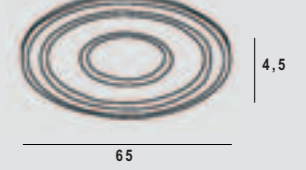

loop
decorazione interna
decor IN

loop
decorazione esterna
decor OUT

loop

PLAFONIERA

Ceiling lamp | Plafonnier | Deckenleuchte

Plafoniera rotonda in metallo verniciato e diffusore in metacrilato, LED integrato

Plafonnier rond, structure en métal peint avec diffuseur en méthacrylate, LED intégrée.

Round ceiling lamp, metal painted frame with diffuser in methacrylate, integrated LED source.

Runde deckenleuchte aus lackiertem metall und diffusor aus methacrylat, mit integrierter LED-Lampe.

K- SWITCH
3000K - 4000K

LOOP T20

LED 18 Watt
LM: SOURCE 2070 (REAL 1320)
CCT 3000/4000K
IP20
Ø 20 H 5 cm

LOOP T35

LED 30 Watt
LM: SOURCE 3450 (REAL 2250)
CCT 3000/4000K
IP20
Ø 35 H 4,5 cm

LOOP T50

LED 46 Watt
LM: SOURCE 5290 (REAL 3450)
CCT 3000/4000K
IP20
Ø 50 H 4,5 cm

LOOP T65

LED 60 Watt
LM: SOURCE 6900 (REAL 4180)
CCT 3000/4000K
IP20
Ø 65 H 4,5 cm

SOLO
ONLY
WH

SOLO Bianco
ONLY White

J JEWELS RANGE

FINITURE DISPONIBILI | Finishes available

WH	SG	DG	NE	RU	TO	MA
Bianco White	Grigio Perla Silver grey	Antracite Dark grey	Nero Black	Ruggine Rust	Tortora Turtledove	Magenta Magenta
GF	SF	RF	MG	BN	MC	VB
Foglia oro Gold foil	Foglia Argento Silver foil	Foglia Rame Copper foil	Oro opaco Matt gold	Oro rosato Pink Gold	Rame opaco Matt copper	Verde bosco Forest green