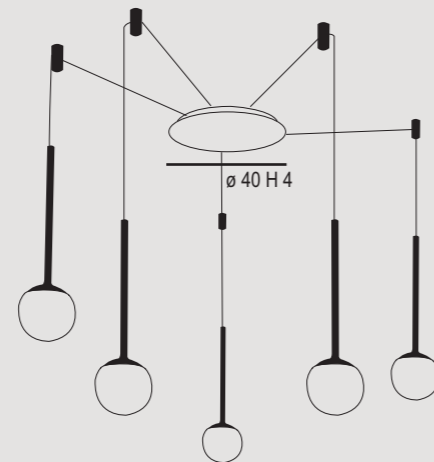

A Rosone Tipo A / Ceiling cup type A

LOLLYPOP S3A
LED 21 Watt
LM: SOURCE 2294 (REAL 1606)
CCT 3000/4000K
IP20
Ø 30 P 4 H 300 cm

LOLLYPOP S5A
LED 35 Watt
LM: SOURCE 3824 (REAL 2677)
CCT 3000/4000K
IP20
Ø 40 P 4 H 300 cm