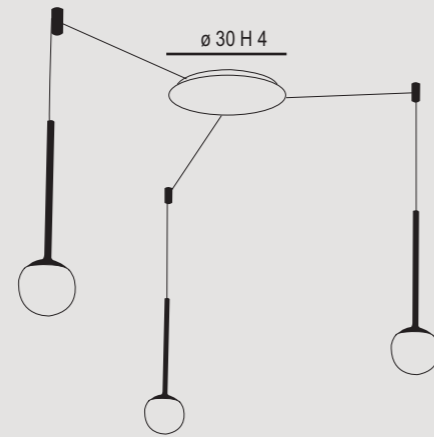

lollypop

SISTEMA A SOSPENSIONE
Pendant System | Système de Suspension | Hängeleuchtensystem

Sistema a sospensione con LED integrato, montatura in metallo verniciato o anodizzato, diffusore in metacrilato trasparente e bianco.

Système de suspension avec LED intégrée, structure en métal peint ou anodisé diffuseur en méthacrylate transparent et blanc satiné.

Pendant system with integrated LED, painted or anodized metal frame, transparent and satin white methacrylate diffuser.

Hängeleuchtensystem mit integrierter LED, lackiertem oder eloxiertem Metallrahmen, Diffusor aus transparentem und satiniertem weißem Methacrylat.

A Rosone Tipo A / Ceiling cup type A

LOLLYPOP S3A
LED 21 Watt
LM: SOURCE 2294 (REAL 1606)
CCT 3000/4000K
IP20
Ø 30 P 4 H 300 cm