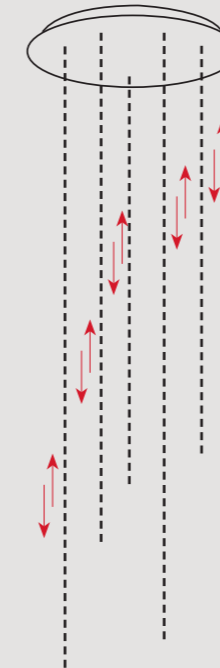

B Rosone Tipo B / Ceiling cup type B