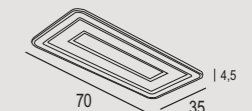

HALÒ Q50

LED 46 Watt
LM: SOURCE 5290 (REAL 3703)
CCT 3000/4000K
IP20
L 50 P 4,5 H 50 cm

HALÒ Q65

LED 60 Watt
LM: SOURCE 6900 (REAL 4830)
CCT 3000/4000K
IP20
L 65 P 4,5 H 65 cm

HALÒ R50

LED 36 Watt
LM: SOURCE 4140 (REAL 2898)
CCT 3000/4000K
IP20
L 50 P 4,5 H 35cm