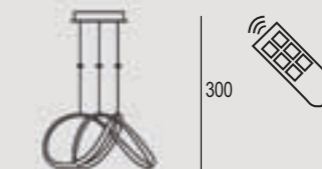

DIZZY S75

LED 39 Watt
LM: SOURCE 3510 (REAL 2300)
CCT 3000/6000K
IP20
Ø 75 H 300 cm
Dimmerabile e dinamica con comando a distanza;
Dimmable with remote control;