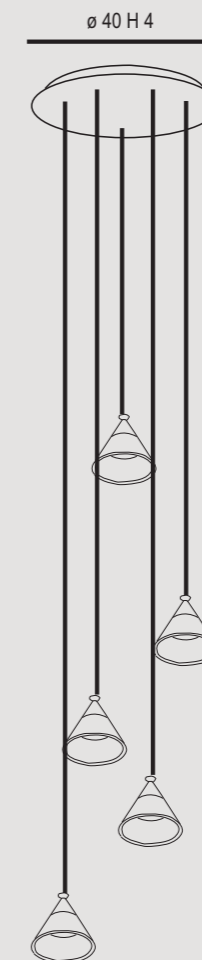

cony

SISTEMA A SOSPENSIONE
Pendant System | Système de Suspension | Hängeleuchtensystem

Sistema a sospensione conica con LED integrato, montatura in metallo verniciato o anodizzato, diffusore in metacrilato trasparente e bianco satinato.

Conical pendant system with integrated LED, painted or anodized metal frame, transparent and satin white methacrylate diffuser.

Système de suspension conique avec LED intégrée, structure en métal peint ou anodisé diffuseur en méthacrylate transparent et blanc satiné.

Konische Hängeleuchtensystem mit integrierter LED, lackiertem oder eloxiertem Metallrahmen, Diffusor aus transparentem und satiniertem weißem Methacrylat.

CONY S3A
LED 21 Watt
LM: SOURCE 2294 (REAL 1606)
CCT 3000/4000K
IP20
Ø 30 P 4 H 300 cm

CONY S5A
LED 35 Watt
LM: SOURCE 3824 (REAL 2677)
CCT 3000/4000K
IP20
Ø 40 P 4 H 300 cm

Decentratore incluso

Spacer included
Espaceur inclus
Abstandshalter enthalten

FINITURE DISPONIBILI | Finishes available

cony

SISTEMA A SOSPENSIONE
Pendant System | Système de Suspension | Hängeleuchtensystem

Sistema a sospensione conica con LED integrato, montatura in metallo verniciato o anodizzato, diffusore in metacrilato trasparente e bianco satinato.

Conical pendant system with integrated LED, painted or anodized metal frame, transparent and satin white methacrylate diffuser.

Système de suspension conique avec LED intégrée, structure en métal peint ou anodisé diffuseur en méthacrylate transparent et blanc satiné.

Konische Hängeleuchtensystem mit integrierter LED, lackiertem oder eloxiertem Metallrahmen, Diffusor aus transparentem und satiniertem weißem Methacrylat.

CONY S3B
LED 21 Watt
LM: SOURCE 2294 (REAL 1606)
CCT 3000/4000K
IP20
Ø 30 P 4 H 300 cm