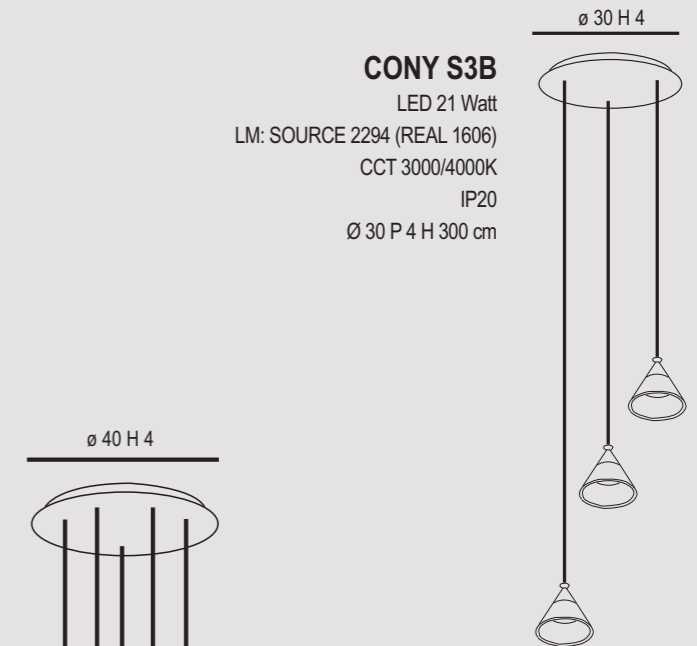

B Rosone Tipo B / Ceiling cup type B

CONY S3B
LED 21 Watt
LM: SOURCE 2294 (REAL 1606)
CCT 3000/4000K
IP20
Ø 30 P 4 H 300 cm