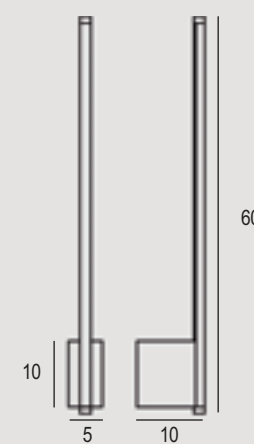

## LAMPADA DA PARETE

Wall lamp | Applique | Wandleuchte

 Lampada da parete con LED integrato a luce indiretta.  
Montatura in metallo verniciato bianco. Diffusore in silicone opalino.

 Wall lamp with integrated LED, indirect light. Frame in painted white metal.  
Diffuser in opal white silicone.

### AGO A60

LED 12 Watt  
LM: SOURCE 941 (REAL 610)  
CCT 3000/4500/6500K  
IP20  
L 60 P 5 H 10 cm

### AGO A90

LED 20 Watt  
LM: SOURCE 1577 (REAL 1090)  
CCT 3000/4500/6500K  
IP20  
L 90 P 5 H 10 cm

### AGO A120

LED 28 Watt  
LM: SOURCE 2260 (REAL 1480)  
CCT 3000/4500/6500K  
IP20  
L 120 P 5 H 10 cm

FINITURE DISPONIBILI  
Finishes available

WH

Bianco  
White