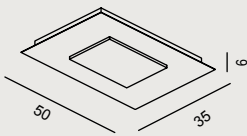

**K- SWITCH**  
3000K - 4000K

**PIXEL Q20**  
LED 16Watt 1280LM  
3000-4000K IP20

**PIXEL Q35**  
LED 26Watt 2080LM  
3000-4000K IP20

**PIXEL Q50**  
LED 40Watt 3200LM  
3000-4000K IP20

**PIXEL Q65**  
LED 52Watt 4160LM  
3000-4000K IP20