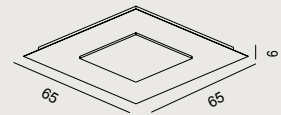

**K- SWITCH**  
3000K - 4000K

**PIXEL Q20**  
LED 16Watt 1280LM  
3000-4000K IP20

**PIXEL Q35**  
LED 26Watt 2080LM  
3000-4000K IP20

**PIXEL Q50**  
LED 40Watt 3200LM  
3000-4000K IP20

**PIXEL Q65**  
LED 52Watt 4160LM  
3000-4000K IP20