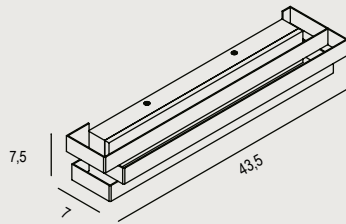

K- SWITCH
3000K - 4000K

REFLEX A44
LED 18Watt 1440LM 3000-4000K IP20

REFLEX A27
LED 12Watt 960LM 3000-4000K IP20