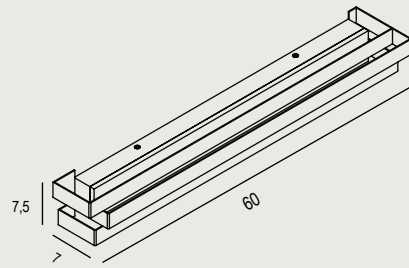

REFLEX A44
LED 18Watt 1440LM 3000-4000K IP20

REFLEX A60
LED 24Watt 1920LM 3000-4000K IP20

JEWELS RANGE

FINITURE DISPONIBILI | Finishes available